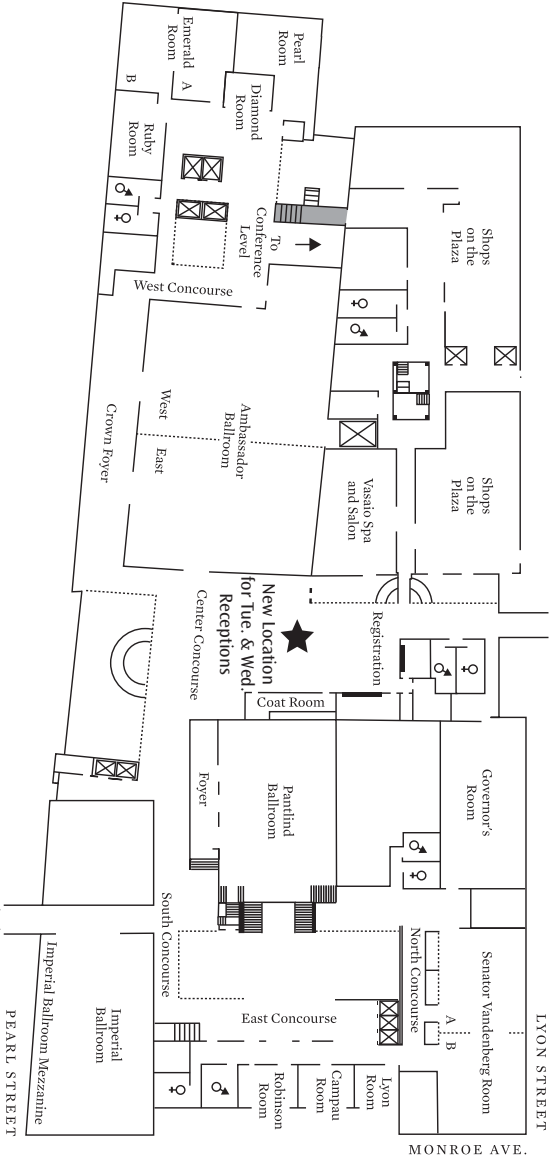

Amway Grand Plaza Hotel

2nd & 3rd Levels

Skywalk to Pearl Street
Parking Ramp, JW Marriott
and Courtyard by Marriott

Concourse Level - 2nd Floor

Skywalk to DeVos Place Convention Center

Conference Level - 3rd Floor

Amway Grand Plaza Hotel

1st Floor & Lower Levels

1st Floor

Lower Level Atrium

TOWER ELEVATOR

Getting Around This Year's State Annual Meeting

Welcome back to the Amway Grand Plaza Hotel and De-Vos Place for Michigan Farm Bureau's 2010 Annual Meeting. We had great events here in 2005-2009 and have worked hard to make this year's meeting the best yet! We hope these maps will help you get your bearings, but if you have any trouble finding your way around, please don't hesitate to ask any of the hotel or Farm Bureau staff to help you find your way. We're all here to help!