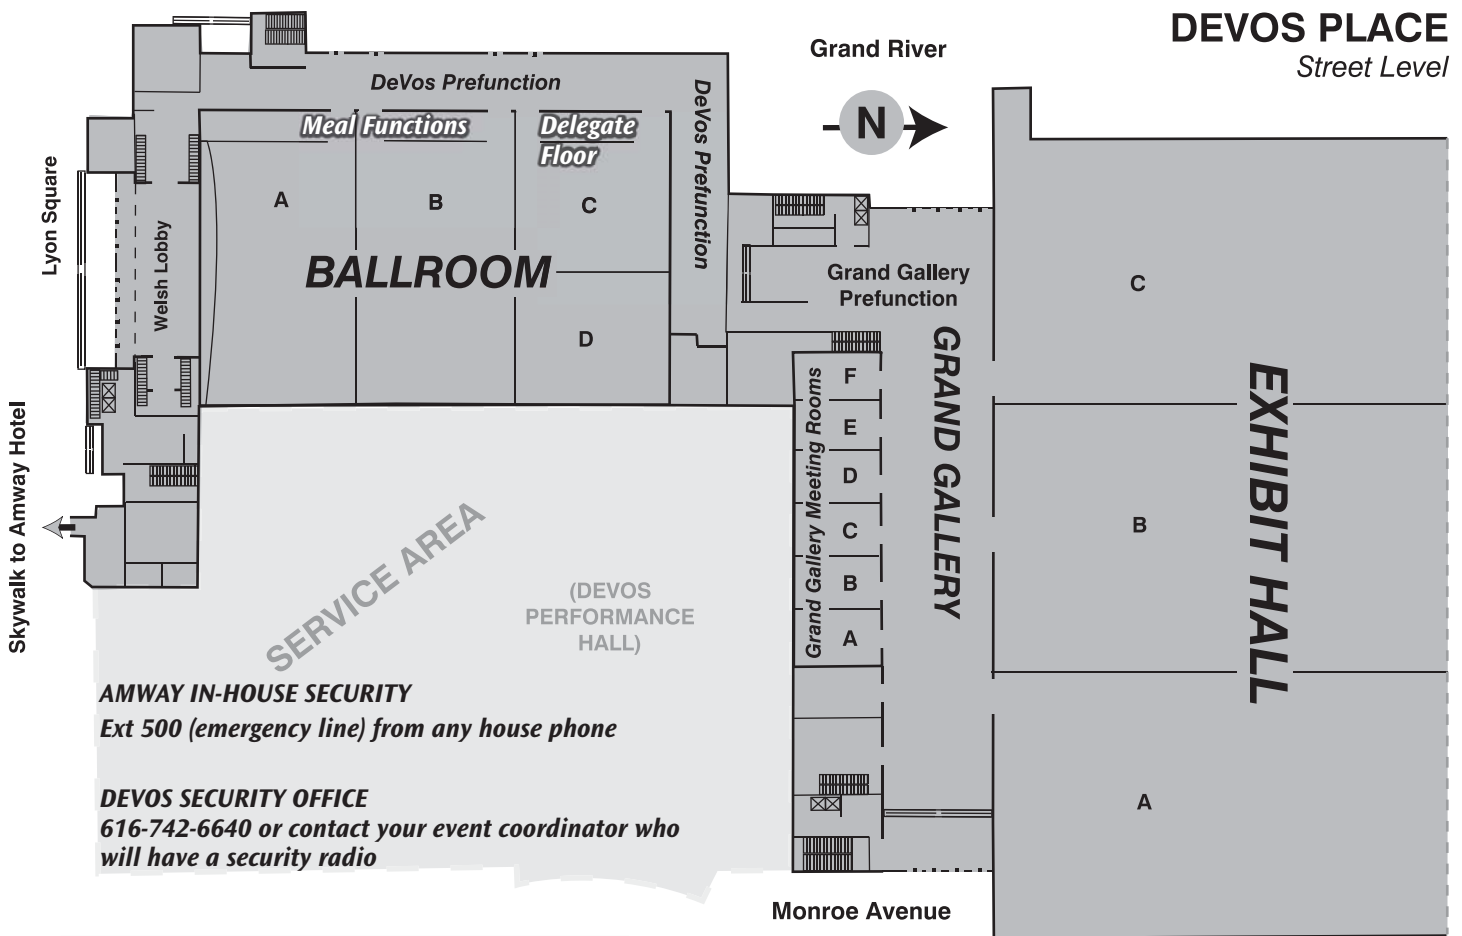

Amway Grand Plaza Hotel

2nd & 3rd Levels

Skywalk to Pearl Street
Parking Ramp, JW Marriott
and Courtyard by Marriott

Concourse Level - 2nd Floor

Skywalk to DeVos Place Convention Center

Conference Level - 3rd Floor

Amway Grand Plaza Hotel

1st Floor & Lower Levels

1st Floor

Lower Level Atrium

TOWER ELEVATOR

Getting Around This Year's State Annual Meeting

Welcome back to the Amway Grand Plaza Hotel and De-Vos Place for Michigan Farm Bureau's 2010 Annual Meeting. We had great events here in 2005-2009 and have worked hard to make this year's meeting the best yet! We hope these maps will help you get your bearings, but if you have any trouble finding your way around, please don't hesitate to ask any of the hotel or Farm Bureau staff to help you find your way. We're all here to help!