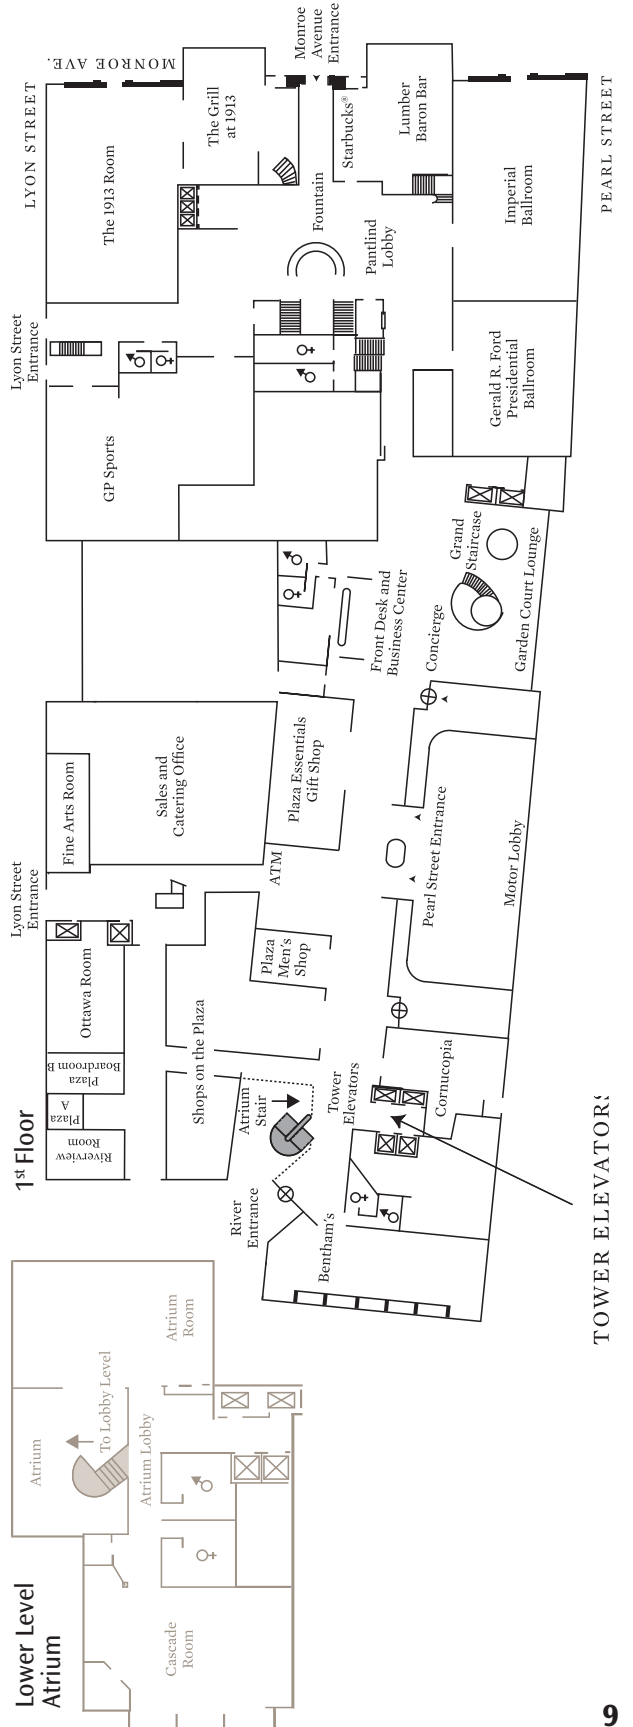

Amway Grand Plaza Hotel

2nd & 3rd Levels

Skywalk to Pearl Street
Parking Ramp, JW Marriott
and Courtyard by Marriott

Concourse Level - 2nd Floor

Skywalk to DeVos Place Convention Center

Conference Level - 3rd Floor

Amway Grand Plaza Hotel

1st Floor & Lower Levels

1st Floor

Lower Level Atrium

TOWER ELEVATOR

Getting Around This Year's State Annual Meeting

Welcome back to the Amway Grand Plaza Hotel and De-Vos Place for Michigan Farm Bureau's 2010 Annual Meeting. We had great events here in 2005-2009 and have worked hard to make this year's meeting the best yet! We hope these maps will help you get your bearings, but if you have any trouble finding your way around, please don't hesitate to ask any of the hotel or Farm Bureau staff to help you find your way. We're all here to help!