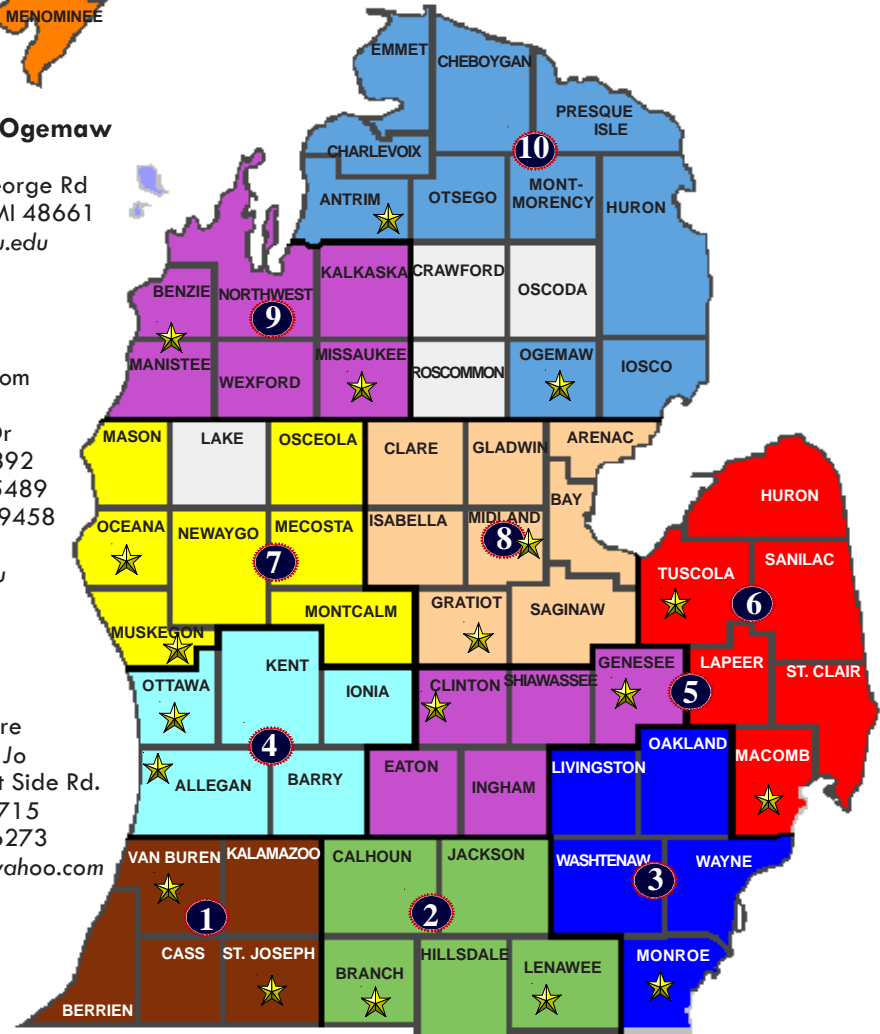

District 1 - St. Joseph

Sara Trattles
Spouse: Steven
33229 E M 86
Colon, MI 49040
H: (269) 432-2863
C: (269) 506-0462
sara.trattles@greentonefcs.com

District 1 - Van Buren

Abbey Dorr
46915 48th St
Lawrence, MI 49064
H: (269) 674-3643
C: (269) 806-4528
abadorr@hotmail.com

District 2 - Branch

Brian Preston
Spouse: Carrie
430 S Ray Quincy Rd
Quincy, MI 49082
H: (517) 639-8444
C: (517) 376-1350
prestonbc@dmcibb.net

District 2 - Lenawee

Joe Ott (Chair)
Spouse: Allison
5732 W. Ridgeville Rd.
Sand Creek, MI 49279
C: (419) 583-6122
joott@fulton-net.com

District 3 - Monroe

John Delmotte
9180 S Custer Rd
Monroe, MI 48161
H: (734) 915-3273
johndelmotte@aol.com

District 3 - Monroe

Christina Lange
7438 Geirman Rd
Maybee, MI 48159
H: (734) 587-2344
christielange@hotmail.com

District 4 - Ottawa

Jeffrey VanderWerff
Spouse: Alyssa
14118 Kenowa Ave
Casnovia, MI 49318
H: (616) 675-4467
C: (616) 318-5487
agsalesman@gmail.com

District 4 - Allegan

Matt Hamlin
Spouse: Creela
846 64th St.
South Haven, MI 49090
H: (269) 236-6430
C: (616) 836-1778
matthew_hamlin@hotmail.com

District 5 - Genesee

Nancy Birchmeier
1169 Ditch Rd
New Lothrop, MI 48460
H: (810) 638-2055
C: (810) 252-6007
nbirchme@chesaning.k12.mi.us

District 5 - Clinton

Stephanie Schafer
(Vice Chair)
Spouse: Leroy
15456 W Centerline Rd.
Westphalia, MI 48894
H: (989) 587-6732
C: (989) 640-3606
ML3079@4wbi.net

District 6 - Macomb

Amanda Kutchey
17110 26 Mile Rd
Macomb, MI 48042
H: (586) 855-8712
kutcheya@msu.edu

District 6 - Tuscola

Chris Creguer
2647 E Caro Rd
Caro, MI 48723
H: (989) 670-1485
creguerc@yahoo.com

District 7 - Oceana

Michael DeRuitter
Spouse: Amanda
3884 W Taylor Rd
Hart, MI 49420
H: (231) 873-4283
C: (231) 750-9604
deruitermichael@yahoo.com

District 7 - Muskegon

Kelley Young (3rd Member)
Spouse: Trevor
4364 S Bossett Rd.
Ravenna, MI 49451
H: (231) 853-5277
C: (616) 915-4017
tkeyoung@verizon.net