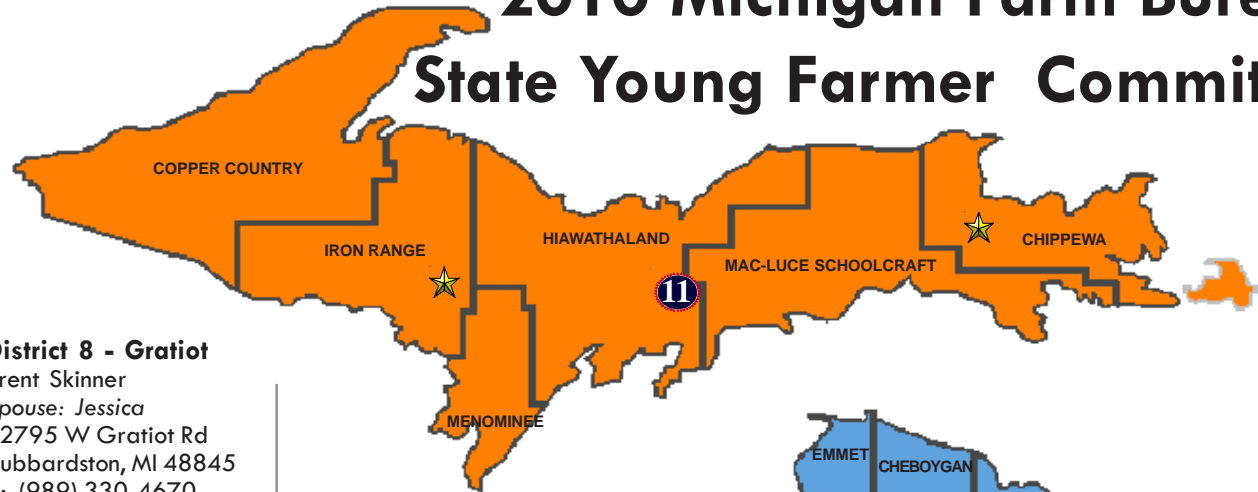

2010 Michigan Farm Bureau State Young Farmer Committee

District 8 - Gratiot

Brent Skinner
Spouse: Jessica
12795 W Gratiot Rd
Hubbardston, MI 48845
C: (989) 330-4670
brent.jbt@cmsinter.net

District 8 - Midland