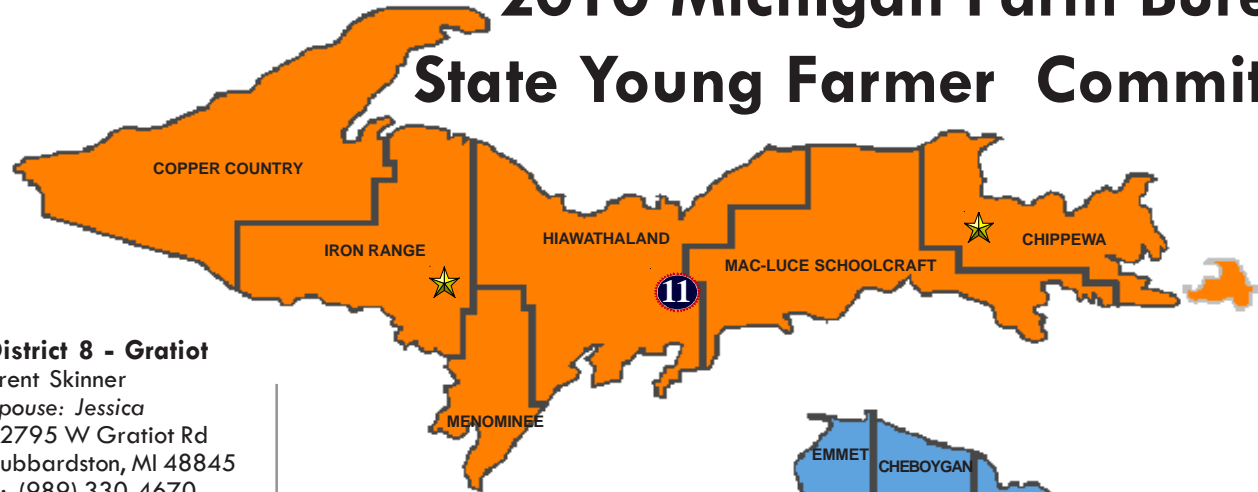

# 2010 Michigan Farm Bureau State Young Farmer Committee

## District 8 - Gratiot

Brent Skinner  
Spouse: Jessica  
12795 W Gratiot Rd  
Hubbardston, MI 48845  
C: (989) 330-4670  
brent.jbt@cmsinter.net