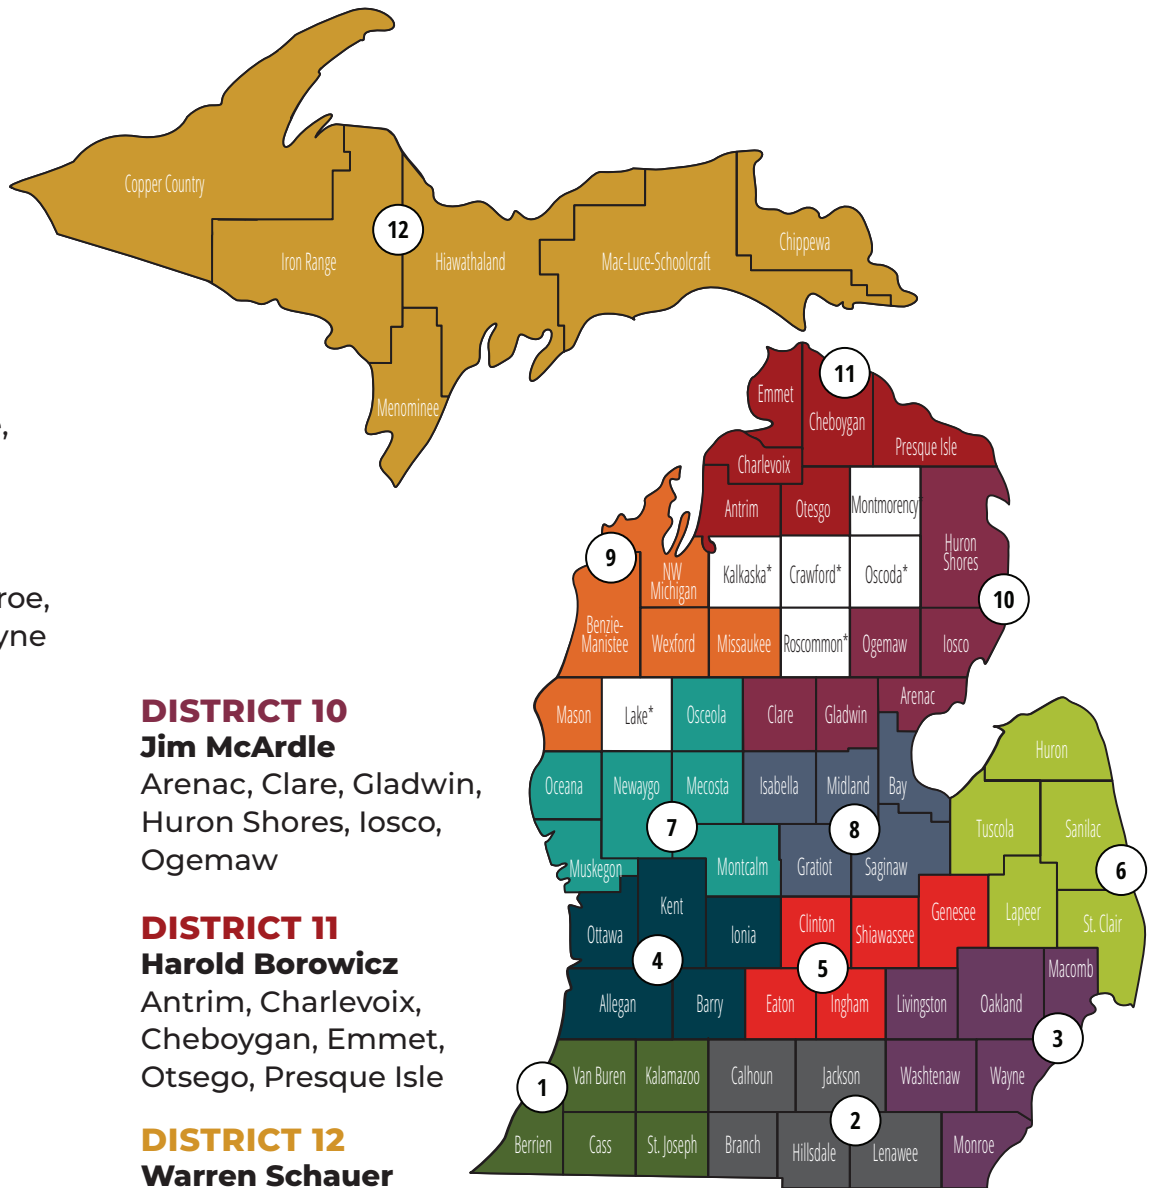

*Individuals residing in a county without an established county Farm Bureau can choose which nearby county Farm Bureau to join.

Michigan Farm Bureau 2020 State Promotion & Education Committee

DISTRICT 1
Brandie Kline
Berrien, Cass, Kalamazoo,
St. Joseph, Van Buren

DISTRICT 2
John Tuckerman
Branch, Calhoun, Hillsdale,
Jackson, Lenawee

DISTRICT 3
Nancy Thelen
Livingston, Macomb, Monroe,
Oakland, Washtenaw, Wayne

DISTRICT 4
Amanda Teachworth
Allegan, Barry, Ionia,
Kent, Ottawa

DISTRICT 5
Katelyn Thompson
Clinton, Eaton, Ingham,
Genesee, Shiawassee

DISTRICT 6
Tiffany Howell
Huron, Lapeer, Sanilac,
St. Clair, Tuscola

DISTRICT 7
Jess Erler
Mecosta, Montcalm, Muskegon,
Newaygo, Oceana, Osceola

DISTRICT 8
Marisa Bramer
Bay, Gratiot, Isabella,
Midland, Saginaw

DISTRICT 9
Emily Dreves
Benzie-Manistee,
Mason, Missaukee,
Northwest Michigan,
Wexford

DISTRICT 10
Jim McArdle
Arenac, Clare, Gladwin,
Huron Shores, Iosco,
Ogemaw