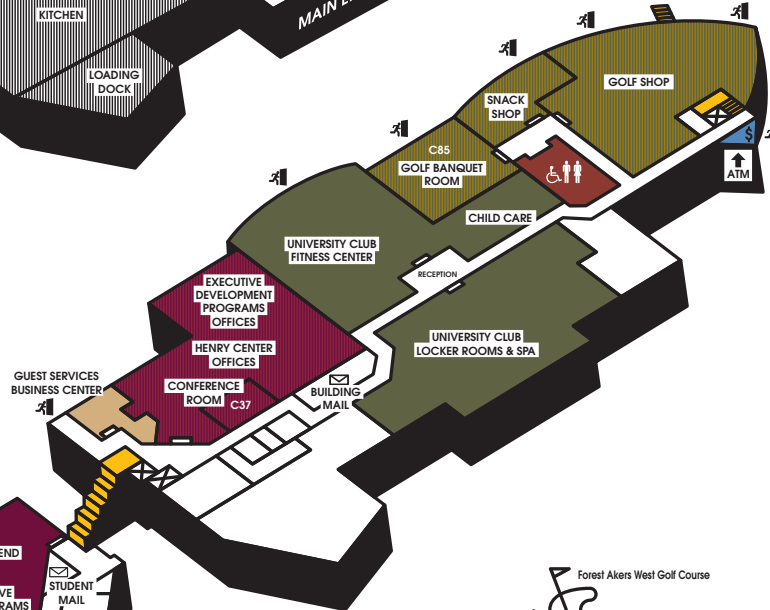

UPPER LEVEL A

LOWER LEVEL C

UPPER LEVEL B

LOWER LEVEL D

THE JAMES B. HENRY CENTER FOR EXECUTIVE DEVELOPMENT

EVENT/MEETING ROOMS

Amphitheaters	A169-A170
Atrium	A150
Breakout Rooms	A135-A141 B108-B132 B182-B183
Commons	B111
Conference Room	C37
Board Room	A155
Four Seasons Lounge	A159
Golf Banquet Room	C85
Multi-Use Classrooms	B106-B107
Terrace	Level A
Tiered Classrooms	B119-B120
Quad	A138-A141

GUEST AMENITIES/RECREATION

Child Care	Level C
Golf Shop	Level C
Guest Services Business Center	Level C
Snack Shop	Level C
University Club Fitness Center & Spa	Level C

OFFICES

Executive Development Programs Offices	Level C
Henry Center Offices	Level C
The Weekend MBA & Executive MBA Programs Offices	Level D

SERVICE/SUPPORT AREAS

ATM	Level C
Building Mail Room	Level C
Elevators	
Exits	
Kitchen & Loading Dock	Level A
Restrooms	
Stairs	
Student Mail Room	Level D
Telephones	Level A
You Are Here	