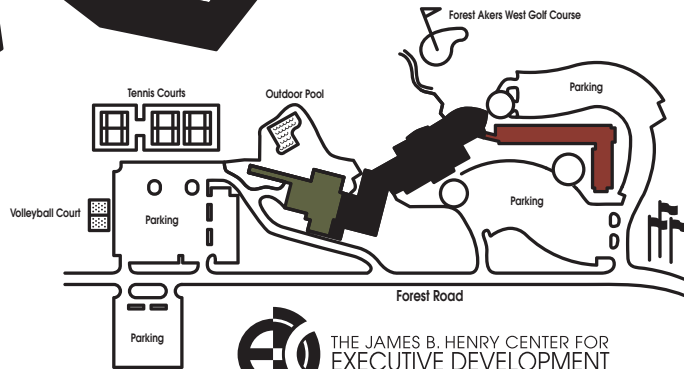

UPPER LEVEL A

LOWER LEVEL C

UPPER LEVEL B

LOWER LEVEL D

THE JAMES B. HENRY CENTER FOR EXECUTIVE DEVELOPMENT

EVENT/MEETING ROOMS

Amphitheaters	A169-A170
Atrium	A150
Breakout Rooms	A135-A141 B108-B132 B182-B183
Commons	B111
Conference Room	C37
Board Room	A155
Four Seasons Lounge	A159
Golf Banquet Room	C85
Multi-Use Classrooms	B106-B107
Terrace	Level A
Tiered Classrooms	B119-B120
Quad	A138-A141

GUEST AMENITIES/RECREATION

Child Care	Level C
Golf Shop	Level C
Guest Services Business Center	Level C
Snack Shop	Level C
University Club Fitness Center & Spa	Level C

OFFICES

Executive Development Programs Offices	Level C
Henry Center Offices	Level C
The Weekend MBA & Executive MBA Programs Offices	Level D

SERVICE/SUPPORT AREAS

ATM	Level C
Building Mail Room	Level C
Elevators	
Exits	
Kitchen & Loading Dock	Level A
Restrooms	
Stairs	
Student Mail Room	Level D
Telephones	Level A
You Are Here	