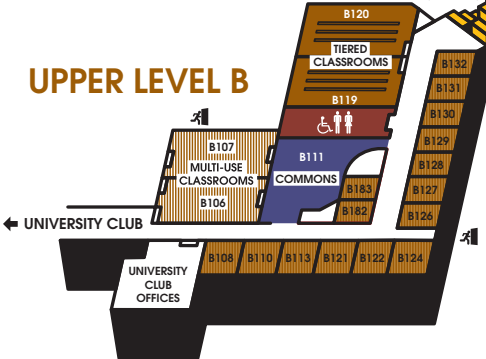

UPPER LEVEL A

LOWER LEVEL C

UPPER LEVEL B

LOWER LEVEL D

THE JAMES B. HENRY CENTER FOR EXECUTIVE DEVELOPMENT

EVENT/MEETING ROOMS

Amphitheaters	A169-A170
Atrium	A150
Breakout Rooms	A135-A141 B108-B132 B182-B183
Commons	B111
Conference Room	C37
Board Room	A155
Four Seasons Lounge	A159
Golf Banquet Room	C85
Multi-Use Classrooms	B106-B107
Terrace	Level A
Tiered Classrooms	B119-B120
Quad	A138-A141

GUEST AMENITIES/RECREATION

Child Care	Level C
Golf Shop	Level C
Guest Services Business Center	Level C
Snack Shop	Level C
University Club Fitness Center & Spa	Level C

OFFICES

Executive Development Programs Offices	Level C
Henry Center Offices	Level C
The Weekend MBA & Executive MBA Programs Offices	Level D

SERVICE/SUPPORT AREAS

ATM	Level C
Building Mail Room	Level C
Elevators	
Exits	
Kitchen & Loading Dock	Level A
Restrooms	
Stairs	
Student Mail Room	Level D
Telephones	Level A
You Are Here	