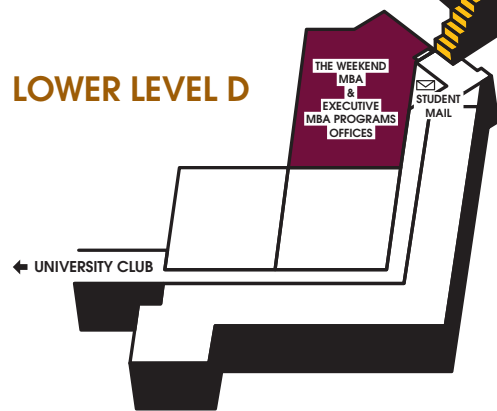

UPPER LEVEL A

LOWER LEVEL C

UPPER LEVEL B

LOWER LEVEL D

THE JAMES B. HENRY CENTER FOR EXECUTIVE DEVELOPMENT

EVENT/MEETING ROOMS

Amphitheaters	A169-A170
Atrium	A150
Breakout Rooms	A135-A141 B108-B132 B182-B183
Commons	B111
Conference Room	C37
Board Room	A155
Four Seasons Lounge	A159
Golf Banquet Room	C85
Multi-Use Classrooms	B106-B107
Terrace	Level A
Tiered Classrooms	B119-B120
Quad	A138-A141

GUEST AMENITIES/RECREATION

Child Care	Level C
Golf Shop	Level C
Guest Services Business Center	Level C
Snack Shop	Level C
University Club Fitness Center & Spa	Level C

OFFICES

Executive Development Programs Offices	Level C
Henry Center Offices	Level C
The Weekend MBA & Executive MBA Programs Offices	Level D

SERVICE/SUPPORT AREAS

ATM	Level C
Building Mail Room	Level C
Elevators	
Exits	
Kitchen & Loading Dock	Level A
Restrooms	
Stairs	
Student Mail Room	Level D
Telephones	Level A
You Are Here	