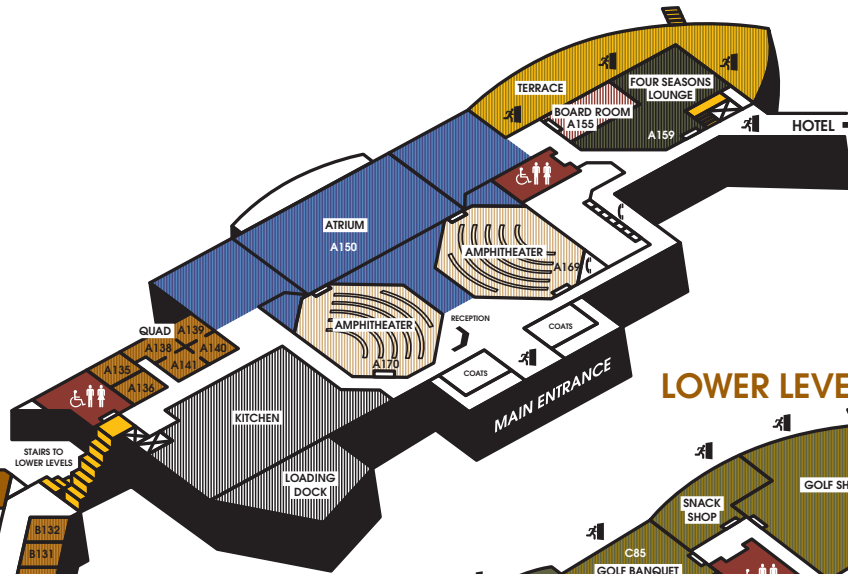

UPPER LEVEL A

LOWER LEVEL C

UPPER LEVEL B

LOWER LEVEL D

THE JAMES B. HENRY CENTER FOR EXECUTIVE DEVELOPMENT

EVENT/MEETING ROOMS

Amphitheaters	A169-A170
Atrium	A150
Breakout Rooms	A135-A141 B108-B132 B182-B183
Commons	B111
Conference Room	C37
Board Room	A155
Four Seasons Lounge	A159
Golf Banquet Room	C85
Multi-Use Classrooms	B106-B107
Terrace	Level A
Tiered Classrooms	B119-B120
Quad	A138-A141

GUEST AMENITIES/RECREATION

Child Care	Level C
Golf Shop	Level C
Guest Services Business Center	Level C
Snack Shop	Level C
University Club Fitness Center & Spa	Level C

OFFICES

Executive Development Programs Offices	Level C
Henry Center Offices	Level C
The Weekend MBA & Executive MBA Programs Offices	Level D

SERVICE/SUPPORT AREAS

ATM	Level C
Building Mail Room	Level C
Elevators	
Exits	
Kitchen & Loading Dock	Level A
Restrooms	
Stairs	
Student Mail Room	Level D
Telephones	Level A
You Are Here	