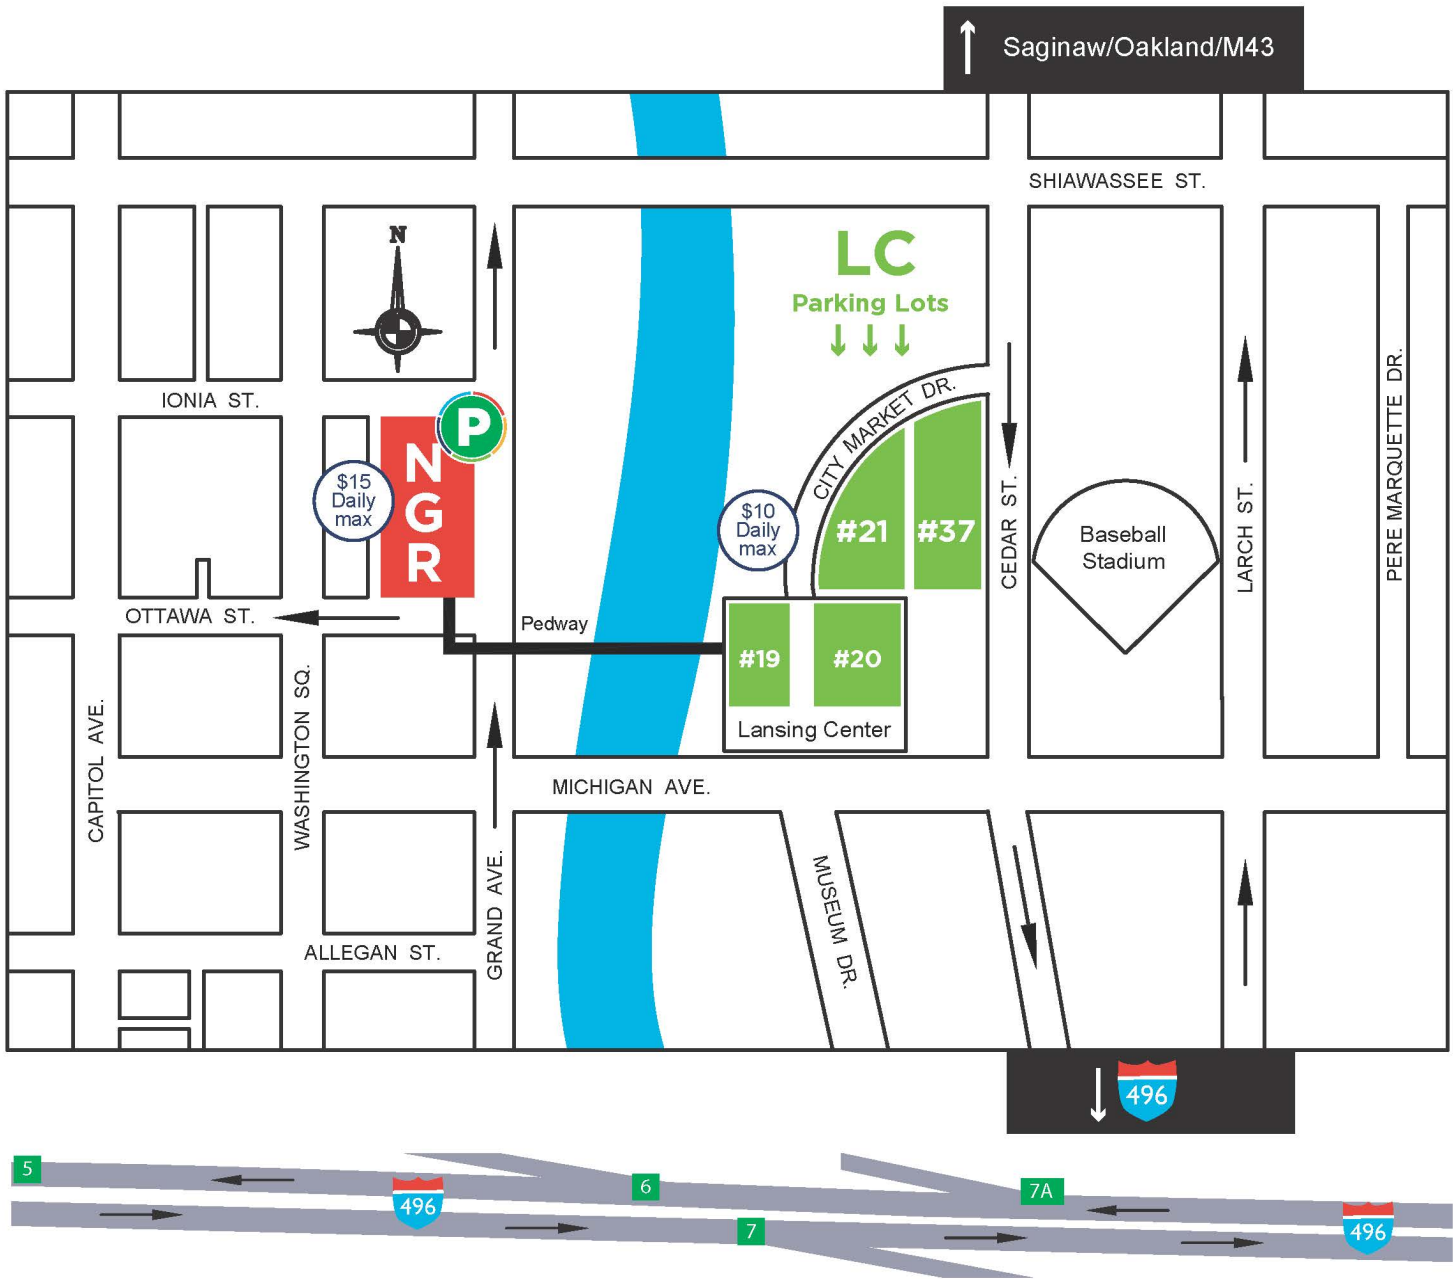

Lansing Center Parking Rates and Locations

496 Exits

- 5 Exit 5 - MLK Blvd
- 6 Exit 6 - Walnut St./Pine St.
- 7A Exit 7A - Grand Ave.
- 7 Exit 7 - Cedar St./Larch St.

City of Lansing Parking Ramps

NGR North Grand Ramp	
Per hour	\$3
Daily maximum	\$15

Lansing Center Parking Lots	
LC Lots #19, #20, #21, & #37	
Per hour	\$2
Daily maximum	\$10

P City of Lansing
Parking Services Office
 219 N. Grand Ave.
 Lansing, MI 48933

*There are exceptions to the rate for certain events: Concerts, Common Ground...etc.